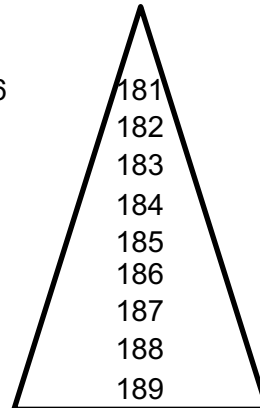

- Marquee lights 160
- Marquee front 161
- Column Light 171-174
- Column Down G152
- Moon Front 162
- Star Front 163
- Star Net 164
- Stand Lights 70
- Snow Side 125-126
- Snow Front 127
- Warmers 250
- Haze 300