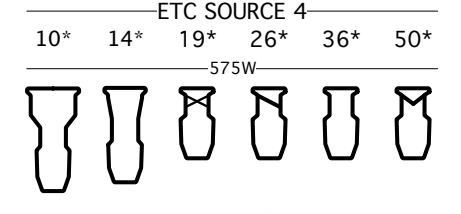

ETC
VIVID R
LED